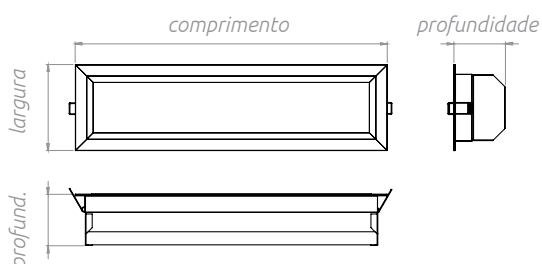

* Consulte todos os acabamentos disponíveis

Fotografia Google / imagem ilustrativa

modelo	comprimento (cm)	largura (cm)	profundidade (cm)	área embutida (cm)	soquete	lâmpadas *não inclusas
luminária NEW SLIM 16,5	16,5	16,5	5,8	14,5 x 14,5	E27	1 x 20W FCEL
luminária NEW SLIM 20	20,0	20,0	5,8	18,0 x 18,0	E27	2 x 20W FCEL
luminária NEW SLIM 25	25,0	25,0	5,8	23,0 x 23,0	E27	2 x 20W FCEL
luminária NEW SLIM 30	30,0	30,0	5,8	28,0 x 28,0	E27	3 x 20W FCEL
luminária NEW SLIM 35	35,0	35,0	5,8	33,0 x 33,0	E27	4 x 20W FCEL
luminária NEW SLIM 40	40,0	40,0	5,8	38,0 x 38,0	E27	4 x 20W FCEL
luminária NEW SLIM 45	45,0	45,0	5,8	43,0 x 43,0	E27	4 x 20W FCEL
luminária NEW SLIM 50	50,0	50,0	5,8	48,0 x 48,0	E27	6 x 20W FCEL
luminária NEW SLIM 45x12	45,3	12,0	5,8	43,3 x 10,5	E27	2 x 20W FCEL
luminária NEW SLIM 66	66,0	66,0	5,8	64,0 x 10,8	T8	4 x 20W tubular ou LED
luminária NEW SLIM 1/20	66,0	12,8	12,8	64,0 x 64,0	T8	1 x 20W tubular ou LED
luminária NEW SLIM 1/40	127,0	12,8	12,8	123,5 x 10,8	T8	1 x 40W tubular ou LED
luminária NEW SLIM 2/20	66,0	17,1	12,8	64,0 x 15,1	T8	2 x 20W tubular ou LED
luminária NEW SLIM 2/40	127,0	17,1	12,8	125,0 x 15,1	T8	2 x 40W tubular ou LED
luminária NEW SLIM 3/20	66,0	22,2	12,8	63,5 x 20,0	T8	3 x 20W tubular ou LED
luminária NEW SLIM 3/40	127,0	22,2	12,8	124,7 x 20,0	T8	3 x 40W tubular ou LED