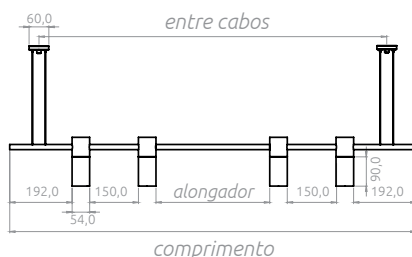

MODELOS IGUAIS com alongador