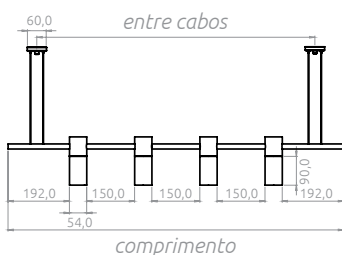

MODELOS IGUAIS