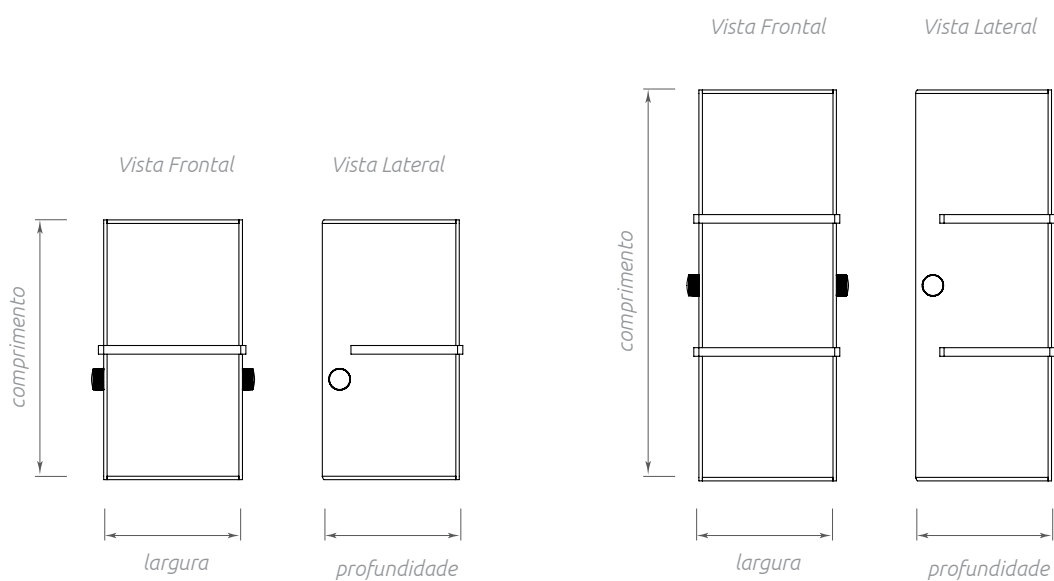

modelo	nº de frisos	comprimento (cm)	largura (cm)	profundidade (cm)	soquete	lâmpadas *não inclusas
arandela FRISO 1	1	15,0	8,0	8,0	GU10	1 x G9 LED
arandela FRISO 2 peq	2	15,0	8,0	8,0	GU10	1 x G9 LED
arandela FRISO 2 gde	2	22,0	8,0	8,0	GU10	2 x G9 LED
arandela FRISO 3	3	30,5	8,0	8,0	GU10	3 x G9 LED