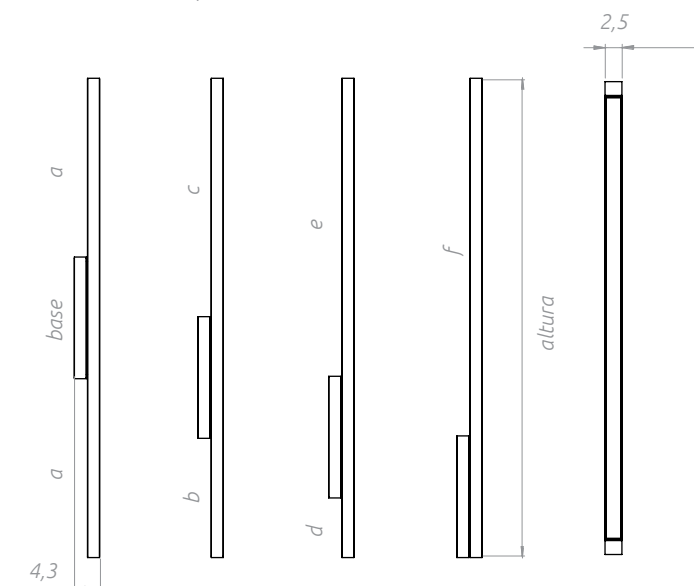

modelo	altura	a/a	b/c	d/e	f	largura	lâmpadas *não inclusas
arandela PROFILE 01/80	80,0	30,0/30,0	40,0/20,0	50,0/10,0	60,0	2,5 x 4,3	fita de LED
arandela PROFILE 01/100	100,0	40,0/40,0	55,0/25,0	65,0/15,0	80,0	2,5 x 4,3	fita de LED
arandela PROFILE 01/120	120,0	50,0/50,0	70,0/30,0	80,0/20,0	100,0	2,5 x 4,3	fita de LED
arandela PROFILE 01/140	140,0	60,0/60,0	85,0/35,0	95,0/25,0	120,0	2,5 x 4,3	fita de LED
arandela PROFILE 02/60	60,0	-	-	-	-	2,5 x 9,0	fita de LED
arandela PROFILE 02/80	80,0	-	-	-	-	2,5 x 9,0	fita de LED
arandela PROFILE 02/100	100,0	-	-	-	-	2,5 x 9,0	fita de LED

PROFILE 01
base em 4 alturas diferentes