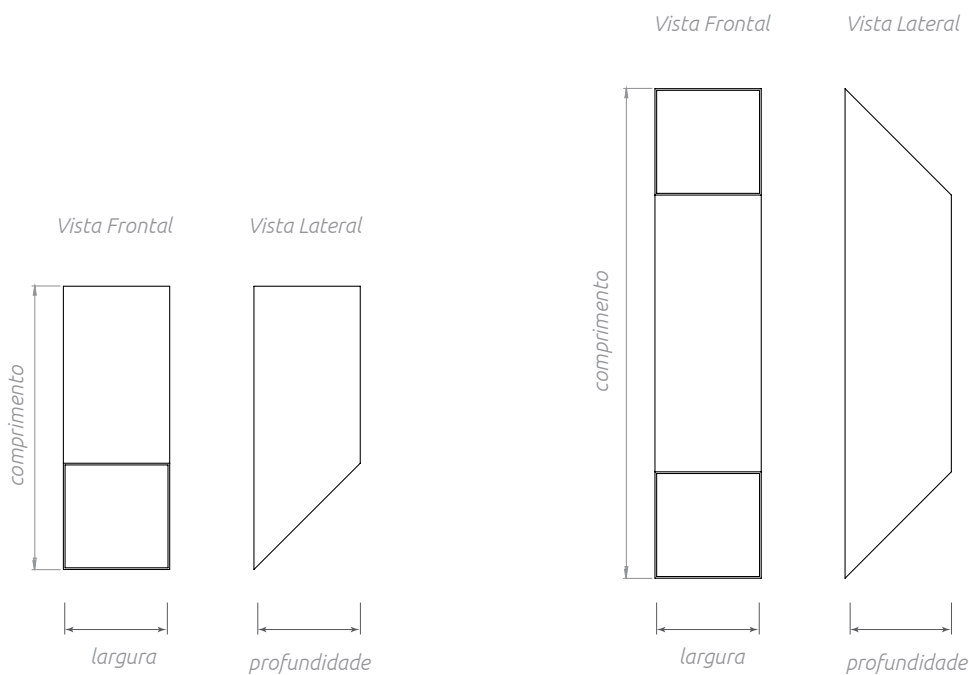

<i>modelo</i>	<i>comprimento (cm)</i>	<i>largura (cm)</i>	<i>profundidade (cm)</i>	<i>soquete</i>	<i>lâmpadas *não inclusas</i>
arandela VERT peq	20,0	7,5	7,5	GU10	1 x dicróica LED
arandela VERT gde	35,0	7,5	7,5	GU10	2 x dicróica LED