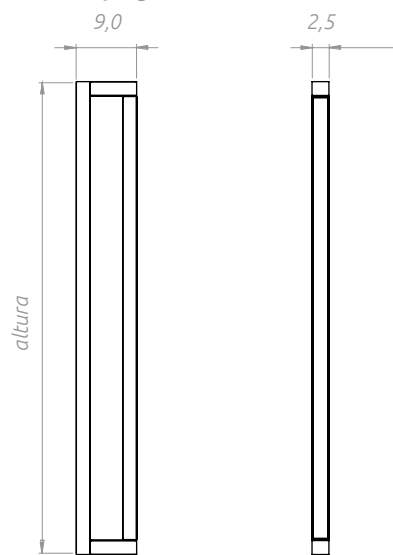

PROFILE 02
iluminação giratória