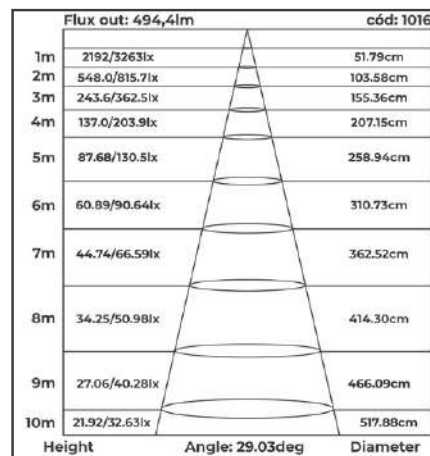

dicróica
MR16 SOF

PAR20 SOF

PAR30 SOF