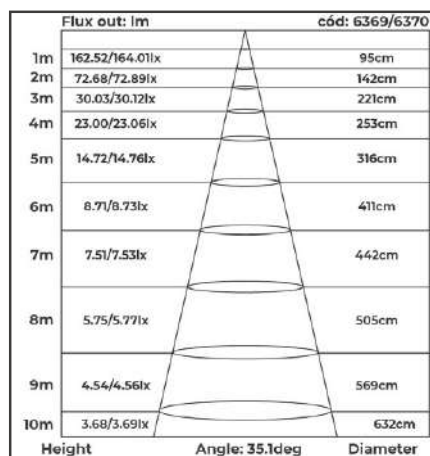

GRÁFICOS DE CURVAS TÉCNICAS LINHA SOF

downlight led embutir
POWERUS 1 LED

downlight led embutir
POWERUS 2 LEDS

downlight led embutir
POWERUS 3 LEDS

downlight led embutir
POWERUS 4 LEDS

	Flux out: lm	cód: 6379/6380
1m	1109.11/1144.05lx	56cm
2m	277.28/286.01lx	113cm
3m	123.23/127.12lx	169cm
4m	69.32/71.50lx	226cm
5m	44.36/45.76lx	282cm
6m	30.81/31.78lx	338cm
7m	22.63/23.35lx	395cm
8m	17.33/17.88lx	451cm
9m	13.69/14.12lx	507cm
10m	11.09/11.44lx	564cm
Height	Angle: 31.5deg	Diameter