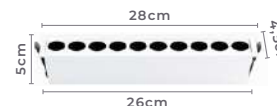

IRC (RA): >90   UGR: <9
IRC (R9): >70   SDCM: <5

downlight led embutir POWERUS 9 LEDS

Ref: 6381 - Branco
6382 - Preto

18W   3.000K
Potência   Temp. de Cor

1620LM   38°
Fluxo   Grau de
Luminoso   Abertura

Cor: Branco | Preto
FP: $\geq 0,50$
Grau de Proteção: IP20
Voltagem: 100-240V
Material: Alumínio
Quant. por Caixa: 1 unid.

IRC (RA): >90   UGR: <9
IRC (R9): >70   SDCM: <5

downlight led embutir POWERUS 10 LEDS

Ref: 6377 - Branco
6378 - Preto

20W   3.000K
Potência   Temp. de Cor

1800LM   38°
Fluxo   Grau de
Luminoso   Abertura

Cor: Branco | Preto
FP: $\geq 0,50$
Grau de Proteção: IP20
Voltagem: 100-240V
Material: Alumínio
Quant. por Caixa: 3 unid.