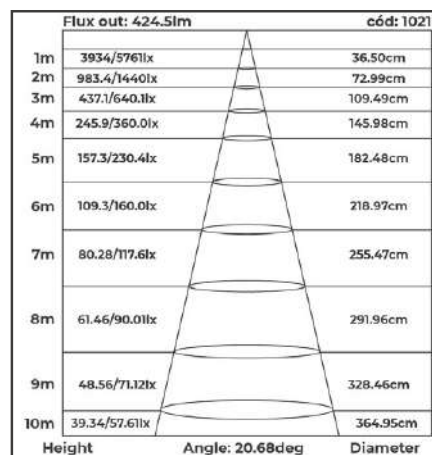

PAR38 SOF

AR70 12° SOF

AR111 12° SOF