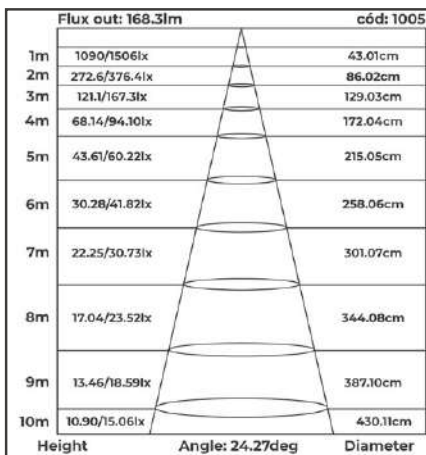

dicróica
MR16 SOF