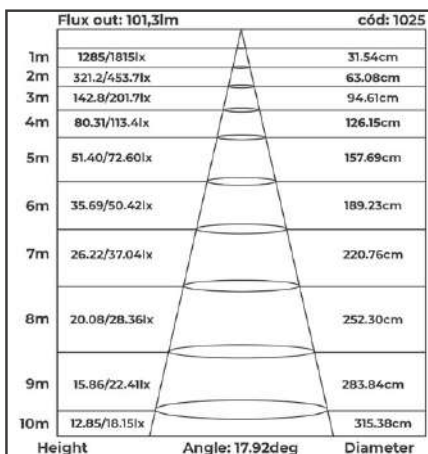

AR70 12° SOF