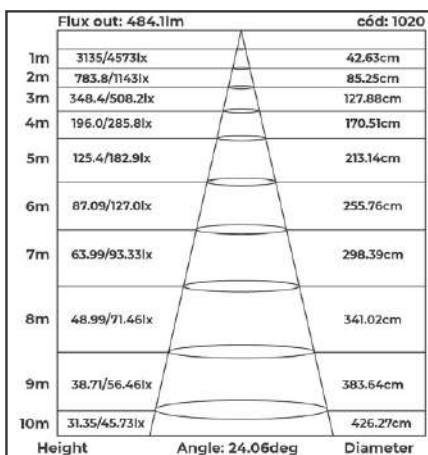

PAR38 SOF

AR70 12° SOF

AR111 12° SOF