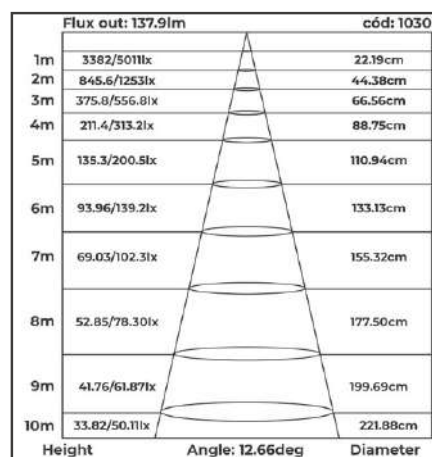

AR111 12° SOF