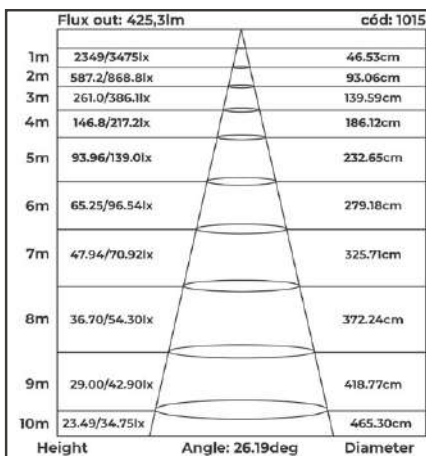

dicróica
MR16 SOF

PAR20 SOF

PAR30 SOF