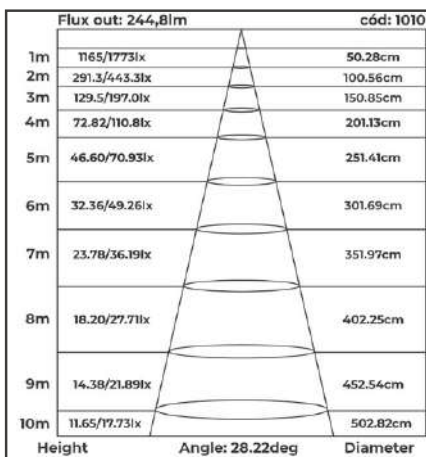

dicróica
MR16 SOF

PAR20 SOF

PAR30 SOF