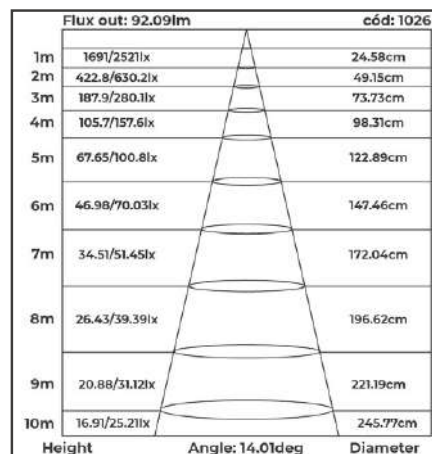

AR70 12° SOF