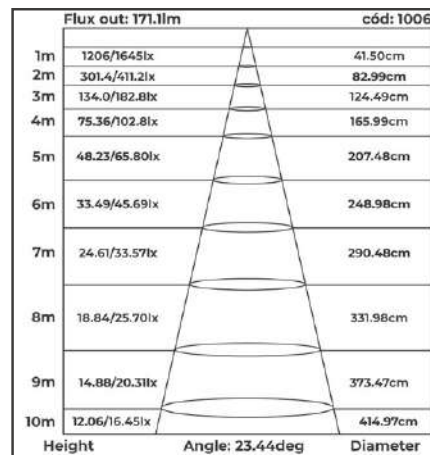

dicróica
MR16 SOF