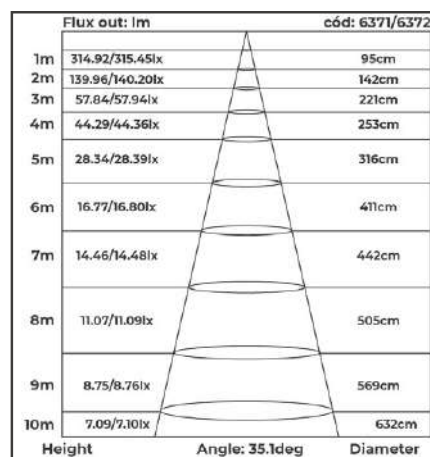

GRÁFICOS DE CURVAS TÉCNICAS LINHA SOF

downlight led embutir
POWERUS 1 LED

downlight led embutir
POWERUS 2 LEDS

downlight led embutir
POWERUS 3 LEDS

downlight led embutir
POWERUS 4 LEDS

	Flux out: lm	cód: 6379/6380
1m	1109.11/1144.05lx	56cm
2m	277.28/286.01lx	113cm
3m	123.23/127.12lx	169cm
4m	69.32/71.50lx	226cm
5m	44.36/45.76lx	282cm
6m	30.81/31.78lx	338cm
7m	22.63/23.35lx	395cm
8m	17.33/17.88lx	451cm
9m	13.69/14.12lx	507cm
10m	11.09/11.44lx	564cm
Height	Angle: 31.5deg	Diameter