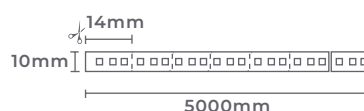

fita led 2835 SOF DC12V

Ref: 7153 - 2.700K
7154 - 3.000K
7155 - 4.000K

15W/m
Potência

156 leds/m
Quant. Leds/m

IP20

7153
2.700K 1.800LM
Temp. de Cor Fluxo Luminoso

7154
3.000K 1.843LM
Temp. de Cor Fluxo Luminoso

7155
4.000K 1.900LM
Temp. de Cor Fluxo Luminoso

127-220V DC 12V
Entrada Saída

Rolo: 5m
Quant. por Caixa: 100 unid.