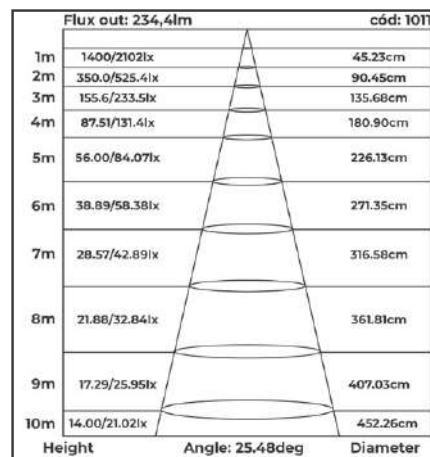

dicróica
MR16 SOF

PAR20 SOF

PAR30 SOF