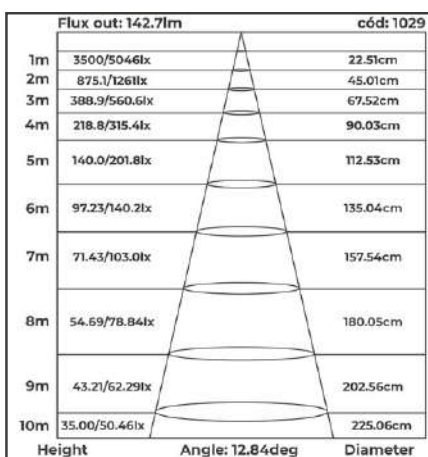

AR111 12° SOF