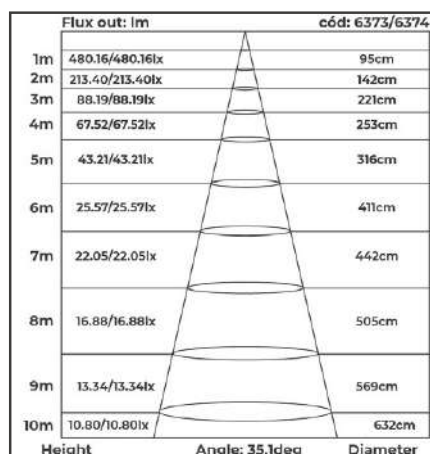

GRÁFICOS DE CURVAS TÉCNICAS LINHA SOF

downlight led embutir
POWERUS 1 LED

downlight led embutir
POWERUS 2 LEDS

downlight led embutir
POWERUS 3 LEDS

downlight led embutir
POWERUS 4 LEDS

	Flux out: lm	cód: 6379/6380
1m	1109.11/1144.05lx	56cm
2m	277.28/286.01lx	113cm
3m	123.23/127.12lx	169cm
4m	69.32/71.50lx	226cm
5m	44.36/45.76lx	282cm
6m	30.81/31.78lx	338cm
7m	22.63/23.35lx	395cm
8m	17.33/17.88lx	451cm
9m	13.69/14.12lx	507cm
10m	11.09/11.44lx	564cm
Height	Angle: 31.5deg	Diameter